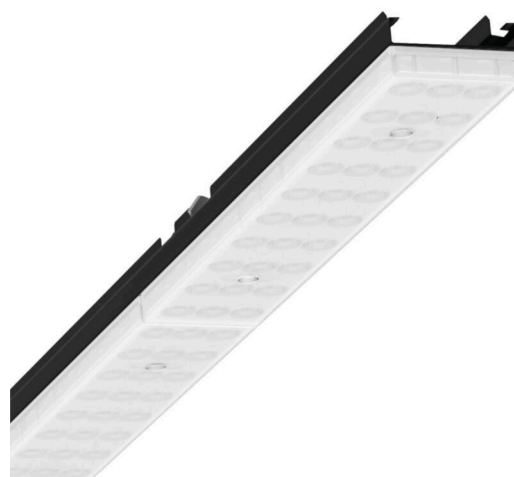

Device mount - Individual.Lens.Optic frosted - direct/indirect diffuse distribution - visually continuous

Device mount made of galvanised, profiled sheet steel, surface coated with polyester resin enamel. Toolless fastening with two integrated pressure locks. Housing colour black RAL 9005; Direct/indirect light distribution, diffuse light beam distribution using the Individual.Lens.Optic made of frosted PMMA plastic. The single lens optics ensure absolute ease of assembly and are simple to maintain thanks to the easily cleaned surface. The inner rhythm of the 3-row single lens arrangement and the overriding device mount are perfectly in tune to guarantee a homogeneous appearance in the object. Electrical connection by means of a fixed, 5-pin, quick-fit plug connector and a free choice of phases. Integrated guide for fast contacting. They are exchangeable, permit modernisation and reliably prolong the service life of the overall system.

LIGHTING TECHNOLOGY

Placement	LED, Colour rendering/Light colour CRI ≥ 80 / 6500K
Colour tolerance (MacAdam)	3SDCM
Nominal luminous flux	7382lm
LED service life	50000h L80/B10 (Tq 35°C)
Luminaire luminous efficiency	139lm/W
Beam angle	115° (C0) / 110° (C90)
UGR lat./long.	26.4 / 25.8

MECHANICS

Housing colour	black RAL 9005
Dimensions (LxWxH/DxH)	1531mm x 55mm x 37mm
Weight (net)	1.9kg
Type of installation	Mounting rail system installation, Light structure

Dimensions

L	1531 mm	Length
B	55 mm	Width
H	37 mm	Height

DEEP-LINK

<https://www.regiolux.de/en/article/19470006174>

Reference	LED 8000lm 865
ηLB	100 %
Φ ↓/↑	90 % / 10 %
UGR lat./long.	26.4 / 25.8